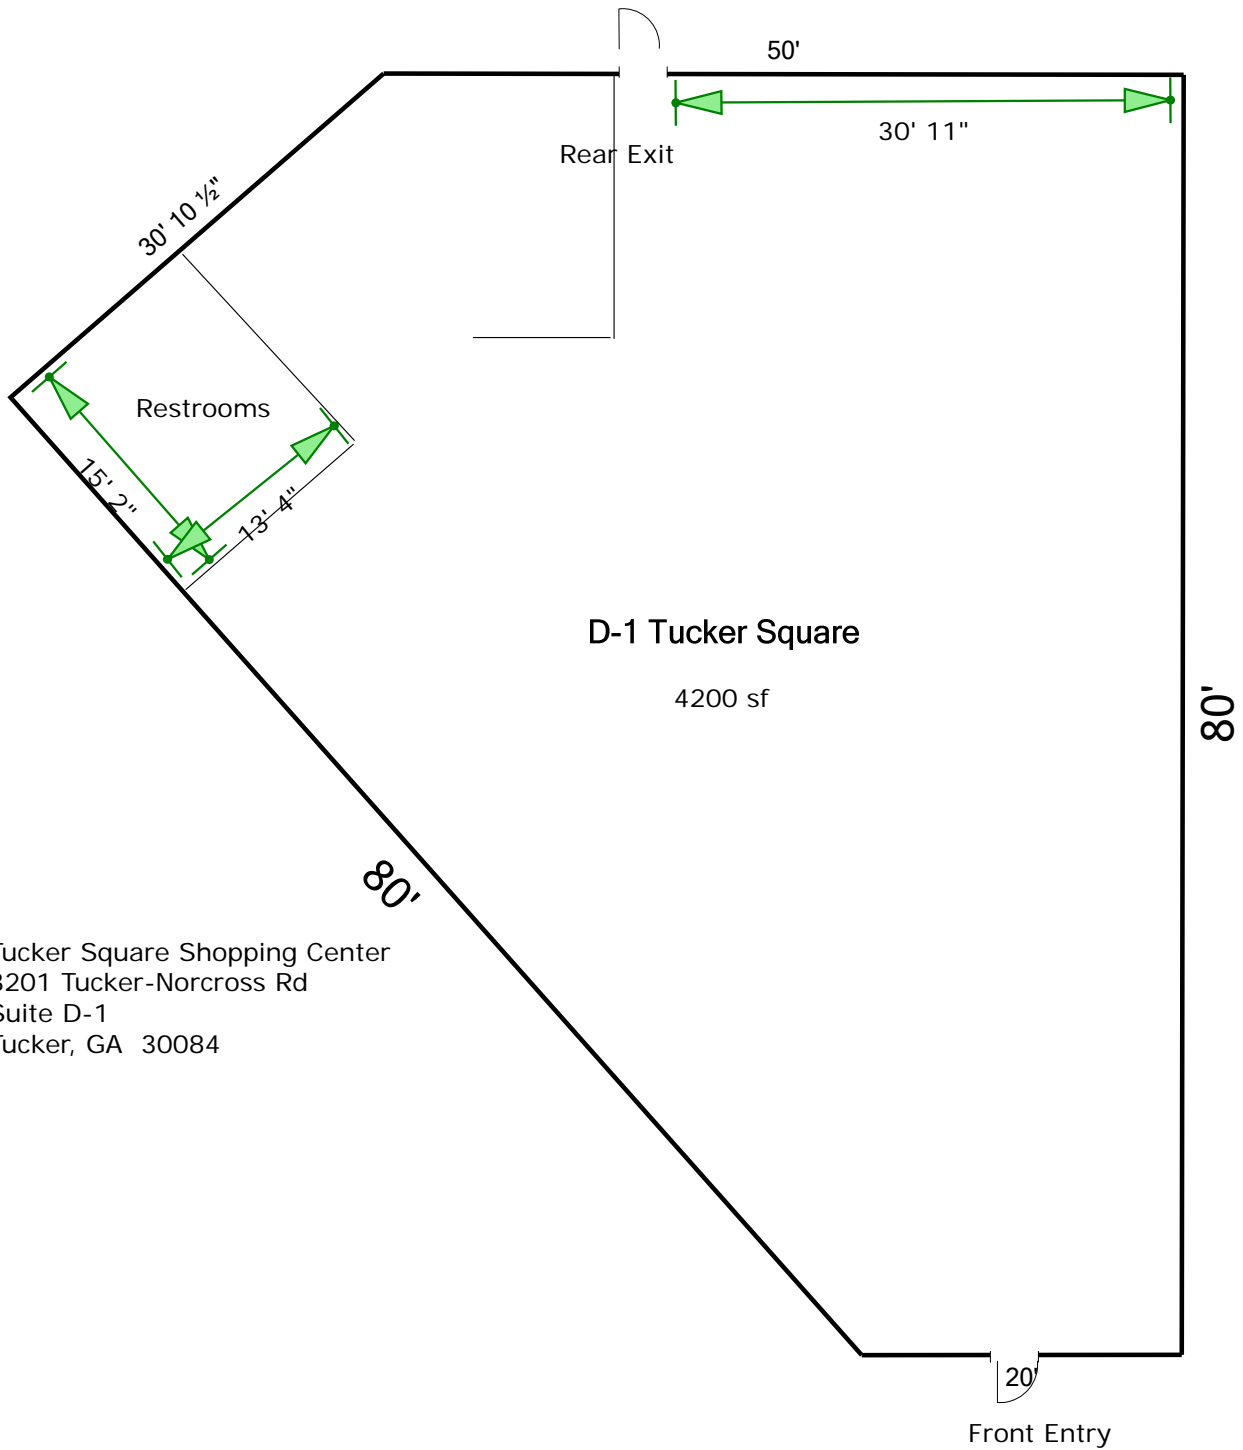

Sketch

Tucker Square Shopping Center
3201 Tucker-Norcross Rd
Suite D-1
Tucker, GA 30084